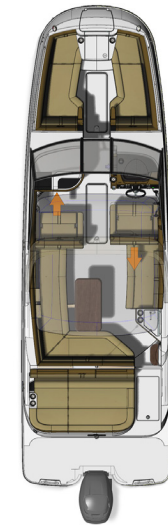

Macerator, w/Seacock Interlock System
Premium Ski Mirror
Rubrail, Black (In-Lieu-Of White)
SeaDek® Swim Platform Matting (Matches Cockpit Color)
Smart Tow® - Digital Speed Control - Tachometer
Stereo - Premier Upgrade, 4 Speakers, Subwoofer & Amplifier
Stereo, Remote Control - Additional Unit on Transom
Table, Bow w/Designated Storage
Tower, Watersports, White or Black Aluminum w/Integral Bimini Top & Ski Tow Pylon
Tower, Watersports, White or Black Aluminum w/Tilting Bimini Storage System
Trim Tabs, Hydraulic
Wakeboard Racks, Swivel
Wet Bar w/Integral Sink & Faucet
Windlass, Rope/Chain w/Galvanized Anchor (Replaces Bow Ladder)
Windlass, Rope/Chain w/Stainless Steel Anchor (Replaces Bow Ladder)

CE Option

TRAILER OPTIONS:

Painted Trailer w/Rollers & Dual-Axle Disc Brakes
Galvanized Trailer w/Rollers & Dual-Axle Disc Brakes
Painted Trailer w/Bunks & Dual-Axle Disc Brakes
Galvanized Trailer w/Bunks & Dual-Axle Disc Brakes

Standard Seating Plan

08252015

Sea Ray Boats, 800 South Gay St, Suite 1200, Knoxville, TN 37929. Internet address: <http://www.searay.com>

Note: Not all accessories shown in pictures or described herein are standard equipment or even available as options. Some features and options may not be available when a boat is built for outside North America and/or has CE Certification. Options and features are subject to change without notice. Not all model year boats may contain all the features or meet the specifications described herein. Confirm availability of all accessories and equipment with an authorized Sea Ray dealer prior to purchase. Printed in the U.S.A. August 2015 ©Sea Ray Boats