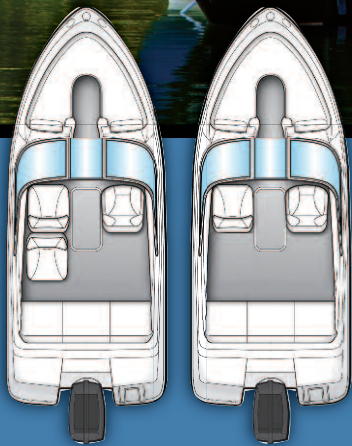

Bayliner 190 Bowrider

BAYLINER
SO WORTH IT!

Standard Seating

Bucket Seat Upgrade

- a** An overall length that translates into an outstanding amount of onboard space.
- b** Standard propulsion will come in the form of a spirited yet fuel efficient Mercury outboard engine.
- c** An available Fishing Package will ensure that avid anglers have all the gear they need.
- d** Watersports-lovers can outfit the 190 with Bayliner's optional Flight Series Package.

Specifications:

	US	CE
Length overall	19'5"	5.93 m
Beam	7'11"	2.41 m
Approximate dry weight	2,394 lbs	1,086 kg
Draft max	3'0"	.91 m
Fuel capacity	32 gal	121 L
People capacity	8	7
Max people weight	1,087 lbs	525 kg
Max engine power	200 HP	200 HP
Engine	Mercury 4-Stroke EFI - 115 HP	

Bayliner 190 Bowrider

BAYLINER
SO WORTH IT!

STANDARD FEATURES

Cockpit

Aft Bench Seat
Beverage Holders (6)
Bow Seating
Grab Handles (6)
Helm Bucket Seat-Swivels 180°
In-Floor Ski/Wakeboard Storage
Lockable Glove Box-Port
Port and Starboard Console Storage
Port Sleeper Seat - Converts to Sunlounger
Waterproof 120-watt AM/FM Stereo w/Audio Input for iPod & Mp3