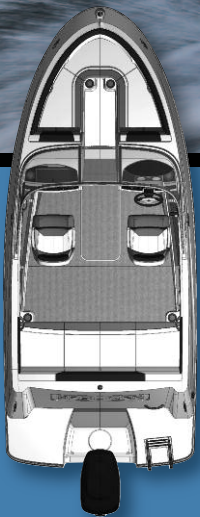

Bayliner 180 Bowrider

BAYLINER
SO WORTH IT!

- a** The 180 utilizes Beam Forward Design coupled with high gunnels for more passenger space, under-seat storage and safety.
- b** Available Flight Series or Fishing Package can customize the 180 to suit your family's needs.
- c** Multiple outboard engine choices offer all the benefits of outboard power: trimming the engine fully out of the water, easy maintenance and extended boating sessions.
- d** Lockable port console storage compartment.

Specifications:

	US	CE
Length overall	18'0"	5.49 m
Beam	7'7"	2.29 m
Weight	1,878 lbs	852 kg
Draft max	2'7"	.79 m
Fuel capacity	28 gal	106 L
People capacity	8	7
Max people weight	1,087 lbs	525 kg
Max engine power	170 HP	170 HP
Engine	Mercury 4-Stroke EFI - 90 HP	

Bayliner 180 Bowrider

BAYLINER
SO WORTH IT!

STANDARD FEATURES

Cockpit

Aft Bench Seating
Beverage Holders (6)
Fuel Fill w/Integrated Vent
Glove Box, Port, Lockable
Grab Handles (6)
Helm & Port Bucket Seats Swivel 180°
In-Floor Ski/Wakeboard Storage
Port Back-to-Back Seat-Converts to Sunlounge
Waterproof 120-watt AM/FM Stereo w/Audio Input for iPod & Mp3

Engine

90 HP Mercury 4-Stroke

Engine Compartment

500-gph Bilge Pump

Helm

12V Accessory Outlet
12V Horn
Instrumentation
Fuel Gauge, Speedometer, Tachometer, Voltmeter
Padded Steering Wheel
Side-Mounted Engine Controls w/Trim & Tilt Switch in Handle
Tilt Steering