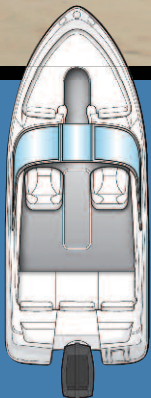

# Bayliner 170 Bowrider

**BAYLINER**  
SO WORTH IT!

- a** Cockpit boasts dual bucket seats, a broad aft bench and deep freeboard for optimal safety.
- b** Premium upholstery treated with wipe-clean protectant.
- c** Telescoping transom swim ladder.
- d** Available Fish Package provides the best of both worlds, an outstanding fishing craft by morning, and a family fun craft by day.

## Specifications:

	US	CE
Length overall	17'6"	5.33 m
Beam	6'11"	2.11 m
Weight	1,753 lbs	795 kg
Draft max	2'11"	.89 m
Fuel capacity	21 gal	79.49 L
People capacity	6	5
Max people weight	860 lbs	375 kg
Max engine power	130 HP	130 HP
Engine	Mercury 4-Stroke EFI - 90 HP	