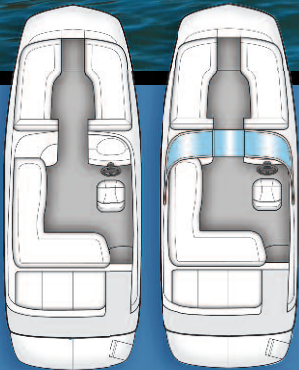

Bayliner 215 Deck Boat

BAYLINER
SO WORTH IT!

Helm
Windscreen

Full
Windshield

- a Standard helm windscreen may be replaced by an optional wraparound windshield, providing additional wind protection in the cockpit.
- b Sporty helm design with upgraded easy-to-read instrumentation and sport steering wheel.
- c Spacious bow seating area with easy to reach grab handles and cup holders. A roomy in-floor locker accommodates skis, water toys and other gear.
- d Portside bulkhead doubles as a changing area, upgradeable to serve as optional head.
- e Rear-facing seating/sun lounge lets passengers enjoy the “back patio.”

Specifications:

	US	CE
Length overall	20'7"	6.27 m
Beam	8'6"	2.59 m
Weight	4,027 lbs	1,827 kg
Draft max	2'8"	.81 m
Fuel capacity	55 gal	208.2 L
People capacity	12	9
Max people weight	1,750 lbs	675 kg
Max engine power	260 HP	260 HP
Engine	4.3L MerCruiser MPI A1 ECT	220 HP

Bayliner 215 Deck Boat

BAYLINER
SO WORTH IT!

STANDARD FEATURES

Cockpit

Fuel Fill w/Integrated Vent
Glove Box-Stbd
Helm Bucket Seat-Swivels 180°
In-Floor Ski/Wakeboard Storage
Port Console storage
Step-Through Cockpit Entry from Transom
Waterproof 120-watt AM/FM Stereo/Controller w/Inputs for iPod & Mp3