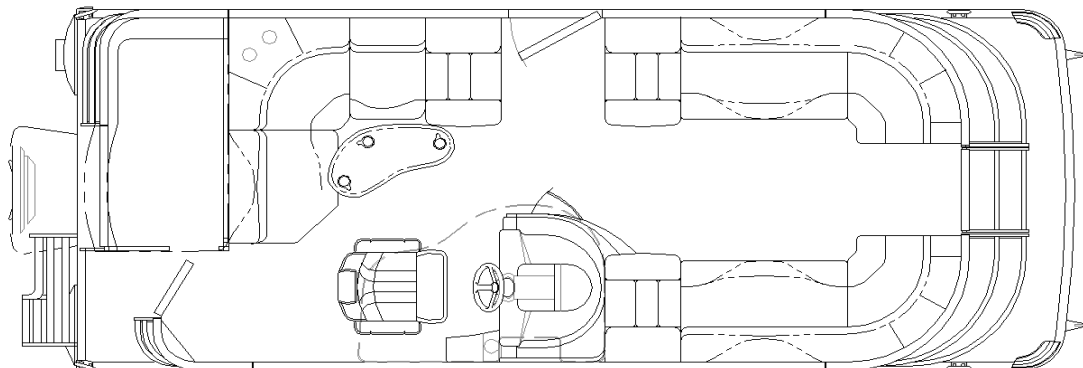

2275QXi

Specifications:		<u>2-25" Tubes</u>	<u>2 - Ellip Tubes</u>	<u>3- 25" Tubes</u>	<u>3- ESP Pkg</u>	
LOA.....	24' 2"	Max. HP Capacity.....	150 hp	150 hp	225 hp	250 hp
Pontoon Length.....	22' 6"	Approx. Hull Weight.....	2620 lbs	2770 lbs	2969 lbs	3175 lbs
Deck Length.....	21' 11"	Person Capacity.....	13/1762 lbs	13/1762 lbs	11 / 1575 lbs	13 / 1800 lbs
Deck Width.....	8' 6"					
Pontoon Diameter.....	25"					
Pontoon Gauge.....	0.08					

Standard Features:

Exterior

- 10' Bimini Top w/ Embroidered Boot,
Quick Release Fittings & 1.25" Frame
- 16" On-center Main Cross Members**
- 25" Pontoons
- 6" Custom BENNINGTON Stainless Steel Cleats
- 2.5" Thick Extruded Top Rail
- Anodized, Raised Rails For Drainage
- Bimini Trailing Struts
- Patented *High Impact, Dent Resistant* Panels
- Playpen Cover - Surlast**
- Pontoon Skirting
- Stainless Deck Bolts
- Stainless Steel Corner Castings
- Stainless Steel Light Housings w/LED Docking Lights
- Stainless Steel Rub Rail
- Stern Entry Platform & Ladder
- Underdeck Spray Deflectors
- Upgraded graphics - new roll stripe**

- 12 Volt Outlet (15 Amp)
- 41" Console Cap**
- Analog gauges w/paddle wheel speedometer & fish graph**
- Cable Steering
- Console Color Matched to Upholstery
- Lockable Side Access Storage W/ Soft Cooler
- Locking Glovebox
- Seamless transition fiberglass console with
soft touch shroud and accents
- Sony M6 Series Stero w/USB Port & Kicker Speakers**
- Windshield (modified design)**