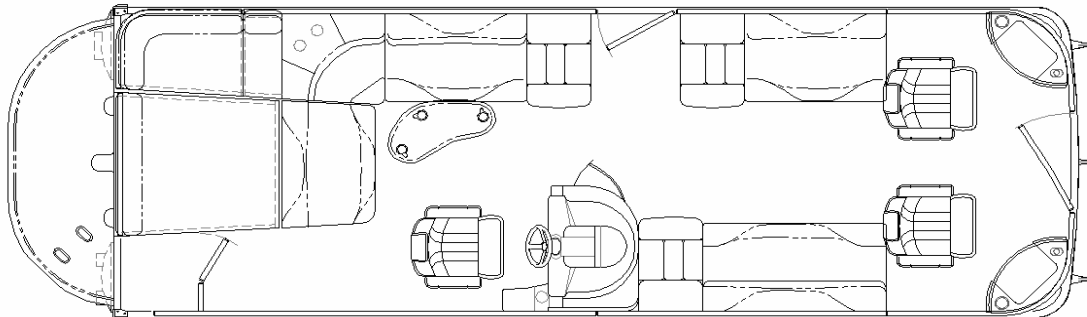

2575 RFSi I/O

Specifications:

LOA..... 27' 2"
Pontoon Length..... 25' 6"
Deck Length..... 24' 11"
Deck Width..... 8' 6"
Pontoon Diameter..... 25"
Pontoon Gauge..... 0.09

3-Tubes ESP

Max. HP Capacity..... 425hp
Approx. Hull Weight. .... 3648 lbs plus engine
Person Capacity..... 13 / 1870 lbs
Hull Gauge 0.125
Elliptical Gauge Center Tube..... 0.100

New Replaced 25773RFSIO

Standard Features:

Exterior

**10' Bimini Top w/ Embroidered Boot,
Quick Release Fittings & 1.25" Frame**
2 Bow Mooring Eyes
6" Custom BENNINGTON Stainless Steel Cleats
2 - 25" Pontoons w/32" Center Elliptical Tube
Anodized, Raised Rails For Drainage
Bimini Trailering Struts
Docking lights with color matched housings
Fiberglass Swim Platform w/Ladder
Laser Cut Bennington Thresholds @ Gates
Heavy Duty Rub Rail
Mid Ship Spring Line Mooring Eyes
Panels to top rail
Playpen Cover -Surlast
Pontoon Skirting
Raised Chrome Letter Logo's & Model Designators
Radius Fisher Bow
Stainless Deck Bolts
Stainless Steel Corner Castings
Stainless Steel Ski Pylon (removable)
Streamline Rail System
Stern Entry

Interior

2 Reclining Bow Seats (redesigned)
3 Chaise Lounges w/ Storage & Ventilation
62 Gallon in Hull Center Mounted Fuel Tank
**Contoured Bow Storage Boxes w/Courtesy Lights,
Rod Holders & Cupholders**
Courtesy Light (3)
Fire Extinguisher
High Performance Palm Carpet
LED Mood Lighting
Mahogany Kidney Table
Portable Cup Holders (2 cup removable w/mahogan
Privacy Enclosure - Large w/color matched canvas
Reclining Helm Seat (redesigned)

Interior - continued

Seat hinges powder coated Java
Stainless Steel Cupholders
Under Seat Storage Tray/ Paper Towel Holder
Waste Container In Chaise Lounge

Console Features:

12 Volt Outlet (15 Amp)
41" Console Cap
**Analog gauges w/paddle wheel speedometer &
fish graph**
Deluxe Wheel
Locking Side Access Storage W/ Soft Cooler
Locking Glovebox
**Sony GT Series CD - MP3, 4 speakers with
color matched speaker grills**
Windshield - redesigned

Performance:

Battery Switch
Bilge Blower
Bilge Pump, manual/auto
Easy Access Engine Compartment w/Composite Transom
Hydraulic Actuated Power Steering
Lifting Strakes, Foils, Rounded Keels (ESP)
Stainless Steel Propeller(s)
Underdeck Wave Shield