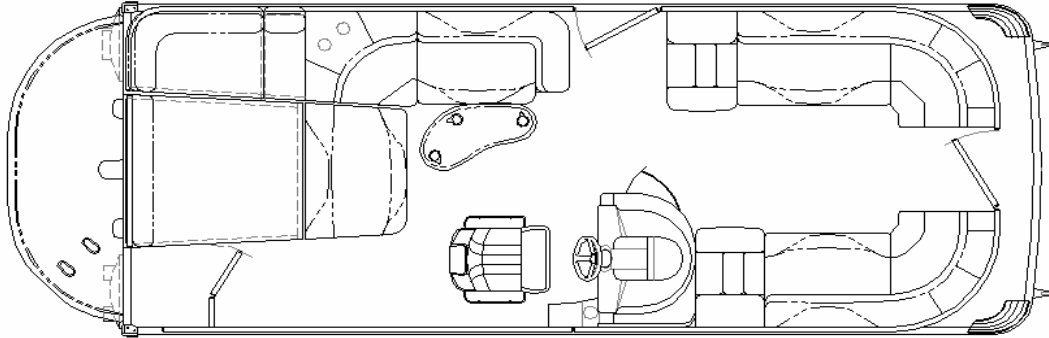

2275 RLi I/O

Specifications:

LOA.....	24' 2"
Pontoon Length.....	22' 6"
Deck Length.....	21' 11"
Deck Width.....	8' 6"
Pontoon Diameter.....	2 @ 25" & 1 @ 25" x 32"
Pontoon Gauge.....	0.08

3-Tubes ESP

Max. HP Capacity.....	320hp
Approx. Hull Weight.....	3111 lbs plus engine
Person Capacity.....	11 / 1590 lbs
Hull Gauge	0.125
Elliptical Gauge Center Tube....	0.100

Standard Features:

Exterior

10' Bimini Top w/ Embroidered Boot,

Quick Release Fittings & 1.25" Frame

6" Custom BENNINGTON Stainless Steel Cleats

2 - 25" Pontoons w/32" Center Elliptical Tube

Anodized, Raised Rails For Drainage