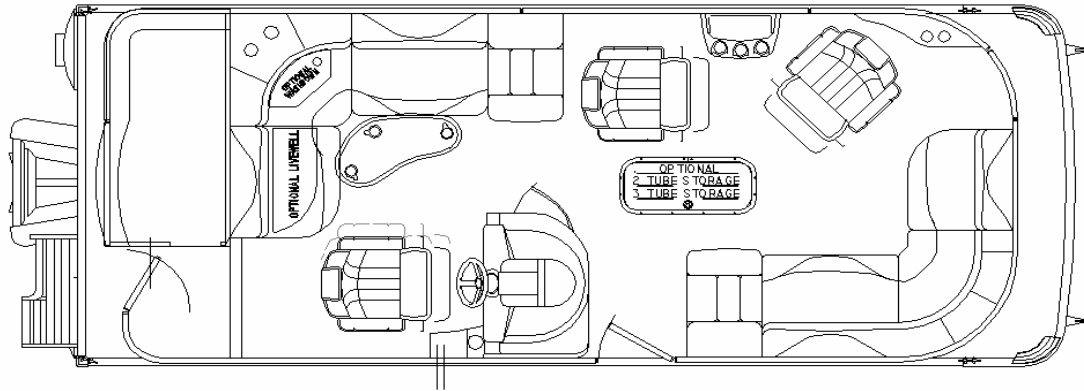

2275RLCi

Specifications:		<u>2-25" Tubes</u>	<u>2 - Ellip Tubes</u>	<u>3- 25" Tubes</u>	<u>ESP Pkg</u>	
LOA.....	24' 2"	Max. HP Capacity.....	150 hp	150 hp	225 hp	250 hp
Pontoon Length.....	22' 6"	Approx. Hull Weight.....	2244 lbs	2394 lbs	2724 lbs	2799 lbs
Deck Length.....	21' 11"	Person Capacity.....	13/1762 lbs	13 / 1762 lbs	12 / 1680 lbs	14 / 1920 lbs
Deck Width.....	8' 6"					
Pontoon Diameter.....	25"					
Pontoon Gauge.....	0.08					

New Model 2010

Standard Features:

Exterior

10' Bimini Top w/ Embroidered Boot, Quick Release Fittings & 1.25" Frame
6" Custom BENNINGTON Stainless Steel Cleats
16" On-center Main Cross Members
 25" Pontoons
 Anodized, Raised Rails For Drainage
 Bimini Trailing Struts
Docking lights with color matched housings
Curved Port Bow Gate
 Laser Cut Bennington Thresholds @ Gates
 Heavy Duty Rub Rail
Panels to top rail
Playpen Cover -Surlast
 Pontoon Skirting
 Raised Chrome Letter Logo's & Model Designators
 Stainless Deck Bolts
 Stainless Steel Corner Castings
Streamline Rail System
 Stern Entry Platform & Ladder
 Underdeck Spray Deflectors

Console Features:

12 Volt Outlet (15 Amp)
41" Console Cap
Analog gauges w/paddle wheel speedometer & fish graph
 Deluxe Wheel
 Locking Side Access Storage W/ Soft Cooler
 Locking Glovebox
Sony GT Series CD - MP3, 4 speakers with color matched speaker grills
Windshield - redesigned