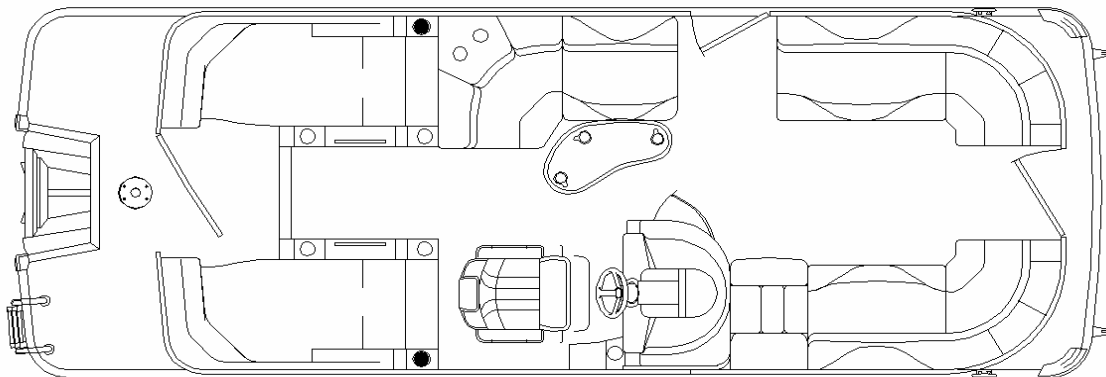

2250RCW

Specifications:			<u>2-25" Tubes</u>	<u>2 - Ellip Tubes</u>	<u>3- 25" Tubes</u>	<u>ESP Pkg</u>
LOA.....	24' 2"	Max. HP Capacity.....	150 hp	150 hp	225 hp	250 hp
Pontoon Length.....	22' 6"	Approx. Hull Weight.....	2244 lbs	2394 lbs	2724 lbs	2799 lbs
Deck Length.....	23' 4"	Person Capacity.....	13/1762 lbs	13 / 1762 lbs	12 / 1680 lbs	14 / 1920 lbs
Deck Width.....	8' 6"					
Pontoon Diameter.....	25"					
Pontoon Gauge.....	0.09					

(Has Extended Transom just like "I")

Standard Features:

Exterior

- 10' Bimini Top w/ Embroidered Boot,**
- Quick Release Fittings & 1.25" Frame**
- 6" Custom BENNINGTON Stainless Steel Cleats
- 16" On-center Main Cross Members**
- 25" Pontoons
- Anodized, Raised Rails For Drainage
- Bimini Trailing Struts
- Docking lights with color matched housings**
- Laser Cut Bennington Thresholds @ Gates
- Heavy Duty Rub Rail
- Panels to top rail**
- Playpen Cover -Surlast**
- Pontoon Skirting
- Raised Chrome Letter Logo's & Model Designators
- Stainless Deck Bolts
- Stainless Steel Corner Castings
- Streamline Rail System**
- Underdeck Spray Deflectors
- Vinyl Aft Floor, Extended Aft Deck w/Telescoping ladder,
& Stainless Steel Aft Boarding Handles