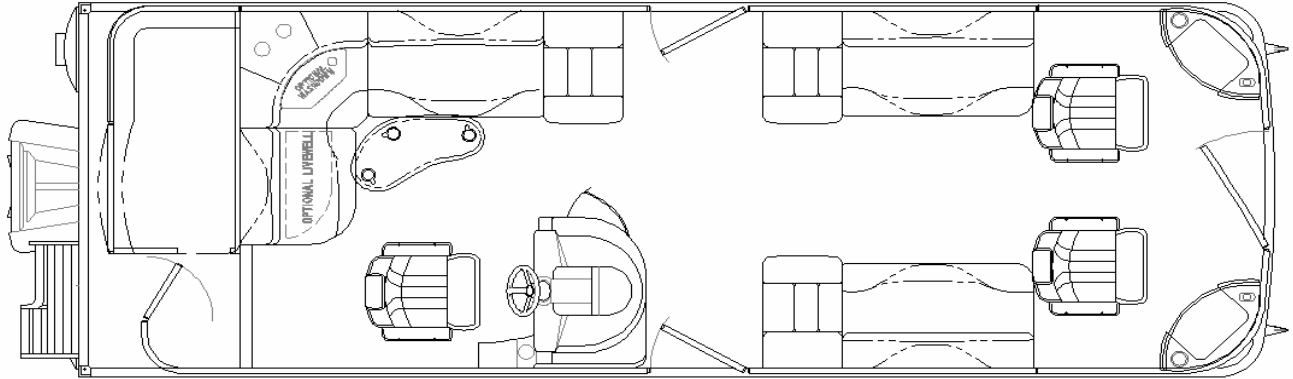

2574RFSi

Specifications:			<u>2-Tubes</u>	<u>2 - Ellip Tubes</u>	<u>3-Tubes</u>	<u>ESP Pkg</u>
LOA.....	27' 2"	Max. HP Capacity.....	150 hp	150 hp	300 hp	350 hp
Pontoon Length.....	25' 6"	Approx. Hull Weight....	2649 lbs	2799 lbs	3223 lbs	3298 lbs
Deck Length.....	24' 11"	Person Capacity.....	15/2092 lbs	15/2092 lbs	14 / 2050 lbs	16 / 2324 lbs
Deck Width.....	8' 6"					
Pontoon Diameter.....	25"					
Pontoon Gauge.....	0.09					

Standard Features:

Exterior

10' Bimini Top w/ Embroidered Boot,
Quick Release Fittings & 1.25" Frame
 6" Custom BENNINGTON Stainless Steel Cleats
16" On-center Main Cross Members
 25" Pontoons
 Anodized, Raised Rails For Drainage
 Bimini Trailering Struts
Docking lights with color matched housings
 Laser Cut Bennington Thresholds @ Gates
 Heavy Duty Rub Rail
 Mid Ship Spring Line Mooring Eyes
Panels to top rail on sides & stern
Playpen Cover -Surlast
 Pontoon Skirting
 Raised Chrome Letter Logo's & Model Designators
Radius Fisher Bow
 Stainless Deck Bolts
 Stainless Steel Corner Castings
Streamline Rail System
 Stern Entry Platform & Ladder
 Underdeck Spray Deflectors

Console Features:
 12 Volt Outlet (15 Amp)
41" Console Cap
Analog gauges w/paddle wheel speedometer & fish graph
 Deluxe Wheel
 Locking Side Access Storage W/ Soft Cooler
 Locking Glovebox
Sony GT Series CD - MP3, 4 speakers with color matched speaker grills
Windshield - redesigned