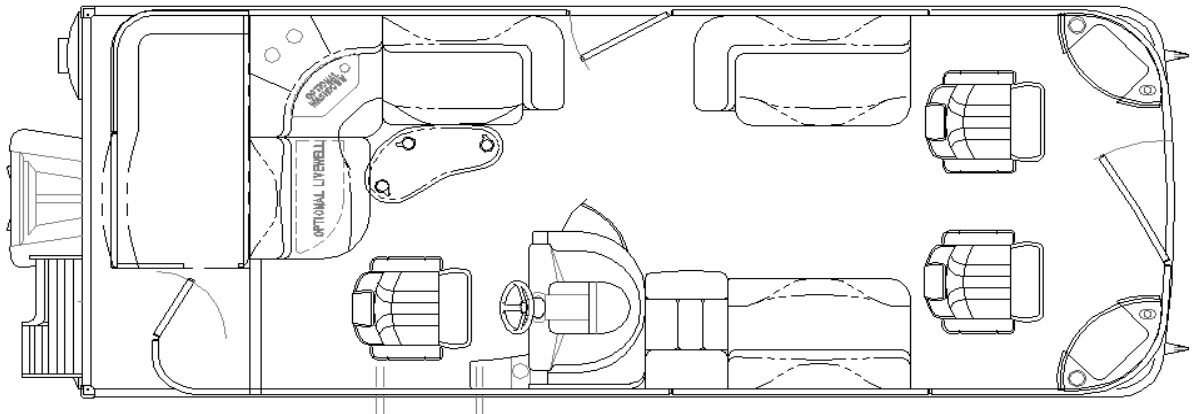

2275RFSi

Specifications:		<u>2-25" Tubes</u>	<u>2 - Ellip Tubes</u>	<u>3- 25" Tubes</u>	<u>ESP Pkg</u>	
LOA.....	24' 2"	Max. HP Capacity.....	150 hp	150 hp	225 hp	250 hp
Pontoon Length.....	22' 6"	Approx. Hull Weight.....	2244 lbs	2394 lbs	2724 lbs	2799 lbs
Deck Length.....	21' 11"	Person Capacity.....	13/1762 lbs	13 / 1762 lbs	12 / 1680 lbs	14 / 1920 lbs
Deck Width.....	8' 6"					
Pontoon Diameter.....	25"					
Pontoon Gauge.....	0.08					

Standard Features:

Exterior

10' Bimini Top w/ Embroidered Boot, Quick Release Fittings & 1.25" Frame
 6" Custom BENNINGTON Stainless Steel Cleats
16" On-center Main Cross Members
 25" pontoons
 Anodized, Raised Rails For Drainage
 Bimini Trailing Struts
Docking lights with color matched housings
 Laser Cut Bennington Thresholds @ Gates
 Heavy Duty Rub Rail
Panels to top rail on sides & stern
Playpen Cover -Surlast
 Pontoon Skirting
 Raised Chrome Letter Logo's & Model Designators
Radius Fisher Bow
 Stainless Deck Bolts
 Stainless Steel Corner Castings
Streamline Rail System
 Stern Entry Platform & Ladder
 Underdeck Spray Deflectors

Waste Container In Chaise Lounge

Console Features:

12 Volt Outlet (15 Amp)
41" Console Cap
Analog gauges w/paddle wheel speedometer & fish graph
 Deluxe Wheel
 Locking Side Access Storage W/ Soft Cooler
 Locking Glovebox
Sony GT Series CD - MP3, 4 speakers with color matched speaker grills
Windshield - redesigned