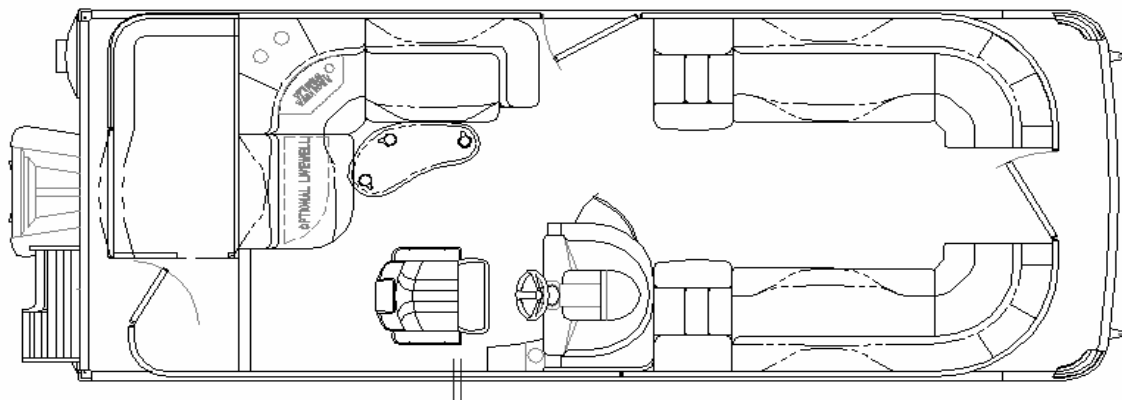

2275RLi

Specifications:		<u>2-25" Tubes</u>	<u>2 - Ellip Tubes</u>	<u>3- 25" Tubes</u>	<u>ESP Pkg</u>
LOA.....	24' 2" Max. HP Capacity.....	150 hp	150 hp	225 hp	250 hp
Pontoon Length.....	22' 6" Approx. Hull Weight.....	2244 lbs	2394 lbs	2724 lbs	2799 lbs
Deck Length.....	21' 11" Person Capacity.....	13/1762 lbs	13 / 1762 lbs	12 / 1680 lbs	14 / 1920 lbs
Deck Width.....	8' 6"				
Pontoon Diameter.....	25"				
Pontoon Gauge.....	0.08				

Standard Features:

Exterior

**10' Bimini Top w/ Embroidered Boot,
 Quick Release Fittings & 1.25" Frame**
 6" Custom BENNINGTON Stainless Steel Cleats
16" On-center Main Cross Members
 25" Pontoons
 Anodized, Raised Rails For Drainage
 Bimini Trailing Struts
Docking lights with color matched housings
 Laser Cut Bennington Thresholds @ Gates
 Heavy Duty Rub Rail
Panels to top rail
Playpen Cover -Surlast
 Pontoon Skirting
 Raised Chrome Letter Logo's & Model Designators
 Stainless Deck Bolts
 Stainless Steel Corner Castings
Streamline Rail System
 Stern Entry Platform & Ladder
 Underdeck Spray Deflectors

Console Features:

12 Volt Outlet (15 Amp)
41" Console Cap
**Analog gauges w/paddle wheel speedometer &
 fish graph**
 Deluxe Wheel
 Locking Side Access Storage W/ Soft Cooler
 Locking Glovebox
**Sony GT Series CD - MP3, 4 speakers with
 color matched speaker grills**
Windshield - redesigned