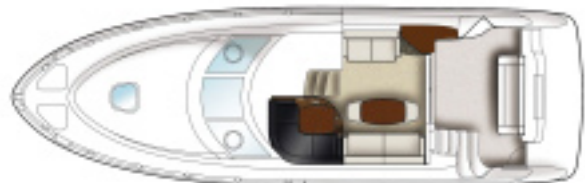

Auxiliary Display

Raymarine Raypilot ST 8002

Autopilot

Raymarine DSM 300 Fishfinder

Module for E120 Display

Raymarine Sirius® Weather Module

Bridge Layout

(Shown w/Optional Bridge Table)