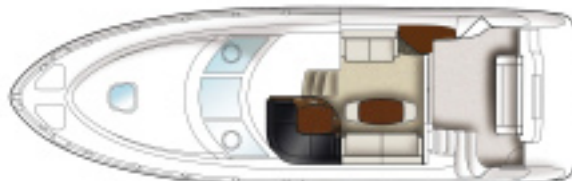

(Shown w/Optional Bridge Table)

Upper Cabin/Cockpit Layout