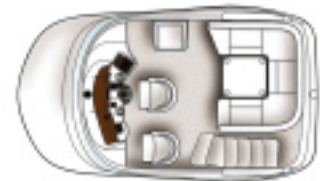

Auxiliary Display

Raymarine Raypilot ST 8002

Autopilot

Raymarine DSM 300 Fishfinder

Module for E120 Display

Raymarine Sirius® Weather Module

Bridge Layout

(Shown w/Optional Bridge Table)