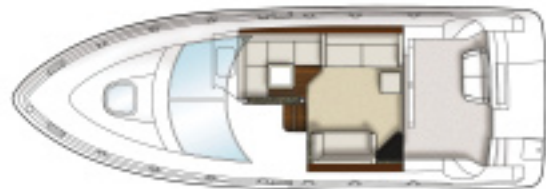

Upper Cabin/Cockpit Layout
(Shown w/Optional Aft Bench Seat)