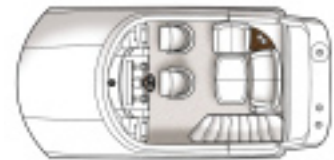

STANDARD PROPULSION

Gasoline Inboards:

T-MerCruiser® 8.1S Horizon DTS (T-370 php - 276 kW)

OPTIONS AND ACCESSORIES

OPTIONAL PROPULSION

Twin Diesel Inboards:

T-Cummins MerCruiser QSB 380 w/ETS (In Lieu of DTS) (T-370 php - 276 kW)

T-Cummins MerCruiser QSB 380 DTS (T-370 php - 276 kW)

GENERATOR OPTIONS

6.0 kW Kohler® Low CO - Gas, 220V/50 Cycle (Int'l)
9.0 kW Onan® - Diesel, 120V/60 Cycle*
7.0 kW Onan - Diesel, 220V/50 Cycle* (Int'l)

(Generator Manufacturer & Size May Vary Due to Product Availability)
*w/SmartCraft® Interfacing

ELECTRONICS OPTIONS

Flir, Thermal Imaging Camera

Electronics Options:

Raymarine® Individual Options:

Raymarine E120, 12.1" Color LCD, Radar/GPS/Chartplotter w/Integrated 4-kW Open Array Scanner - Primary Display
Raymarine E120 GPS/Chartplotter - Auxiliary Display
Raymarine DSM 300 Fishfinder Module for E120 Display
Raymarine Raypilot ST 8002 Autopilot
Raymarine Sirius® Weather Module

Raymarine Individual Options:

Raymarine E120 12.1" GPS/Chartplotter (Networked w/Upper Control Station Primary Display)
Raymarine Autopilot Repeater

Lower Control Station

Bridge Layout
(Shown w/Optional Table)