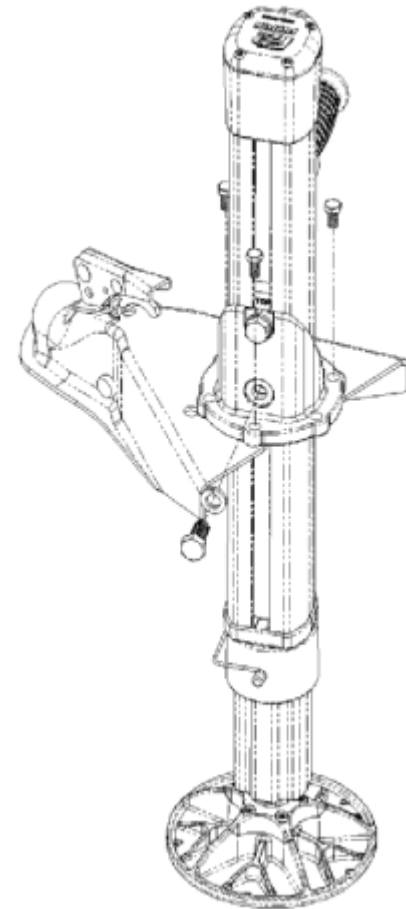

2,000 Lb. Capacity A-Frame Jack

*Versatile Mounting
Options:
Jack Can Be Mounted
in 3 Different Handle
Orientations Front,
Driver Side, or
Passenger Side Facing*

Removable Options

*Removable 7"
Round Articulating
Footplate 2,000 lbs.
Capacity*

*7" Twin
Track Wheels*

*8" Wide
Track Wheel*

Both 1,600 lbs. Capacity

Jacks: Key Features

- Limited Lifetime Warranty
- Revolutionary Adjustable Mount Systems
- Smoothest Castering Jacks Available
- Unmatched Styling & Performance
- High Performance Coatings = Superior Corrosion Resistance
- Soft Touch Handles
- Lifts Trailers 30% Faster Than Conventional Jacks