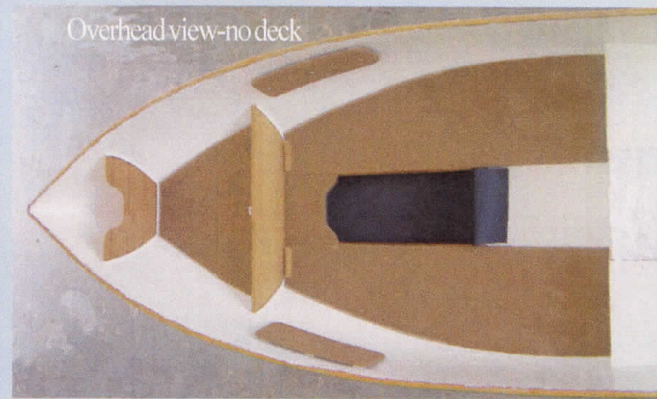

The BoomTendr™, Quik Rig Sailing System