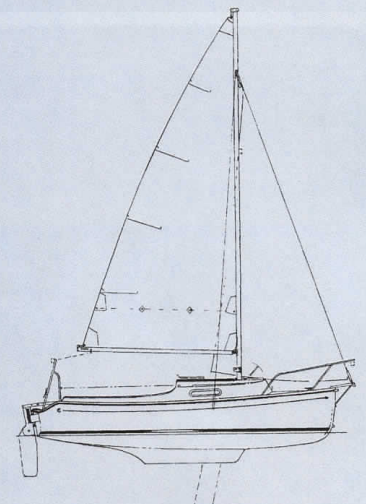

COM-PAC YACHTS COM-PAC YACHTS COM-PAC YACHTS

Legacy

COM-PAC YACHTS COM-PAC YACHTS COM-PAC YACHTS

COM-PAC YACHTS[®]
by Hutchins

View from cockpit

Overhead view-no deck

The BoomTendr™, Quik Rig Sailing System

①

②

③

④

⑤

⑥

SPECIFICATIONS

- LOA - 16 ft. 6 in
- LWL - 14 ft. 3 in.
- Beam - 6 ft. 0 in.
- Disp. - 1000 lbs.
- Ballast - 400 lbs.
- Draft (Brd. Up) - 16 in
- Draft (Brd. Down) - 42 in.
- Sail Area - 130 sq. ft.
- Mast height
above water - 22 ft.